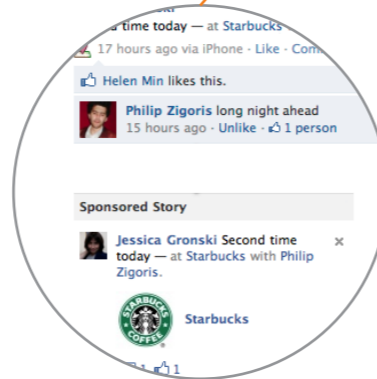

SPONSORED ADS
AND STORIES