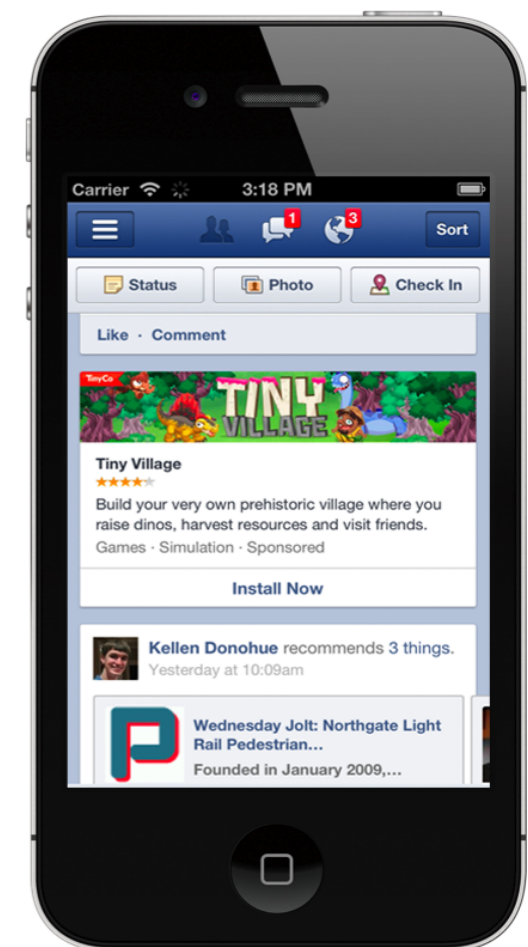

TECHNICAL REQUIREMENTS

- **TEXT** - 130 CHARACTER LIMIT
- **IMAGE** - TAKEN DIRECTLY FROM APP CENTER.
RESIZED TO 600X113 FOR MOBILE RETINA

CONTACT

SHOULD YOU BE INTERESTED IN OUR PRODUCTS, FEEL FREE TO CONTACT US